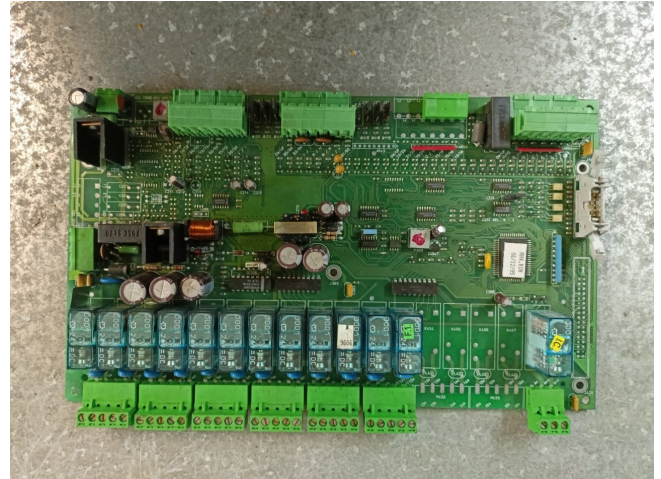

Carel INTMNEWD11

Specifications

Brand	Carel
Type	INTMNEWD11
Specification	Module
Stock	2

Description

Used Carel INTMNEWD11

Used Carel INTMNEWD11 module / print. De-installed from a water chiller.